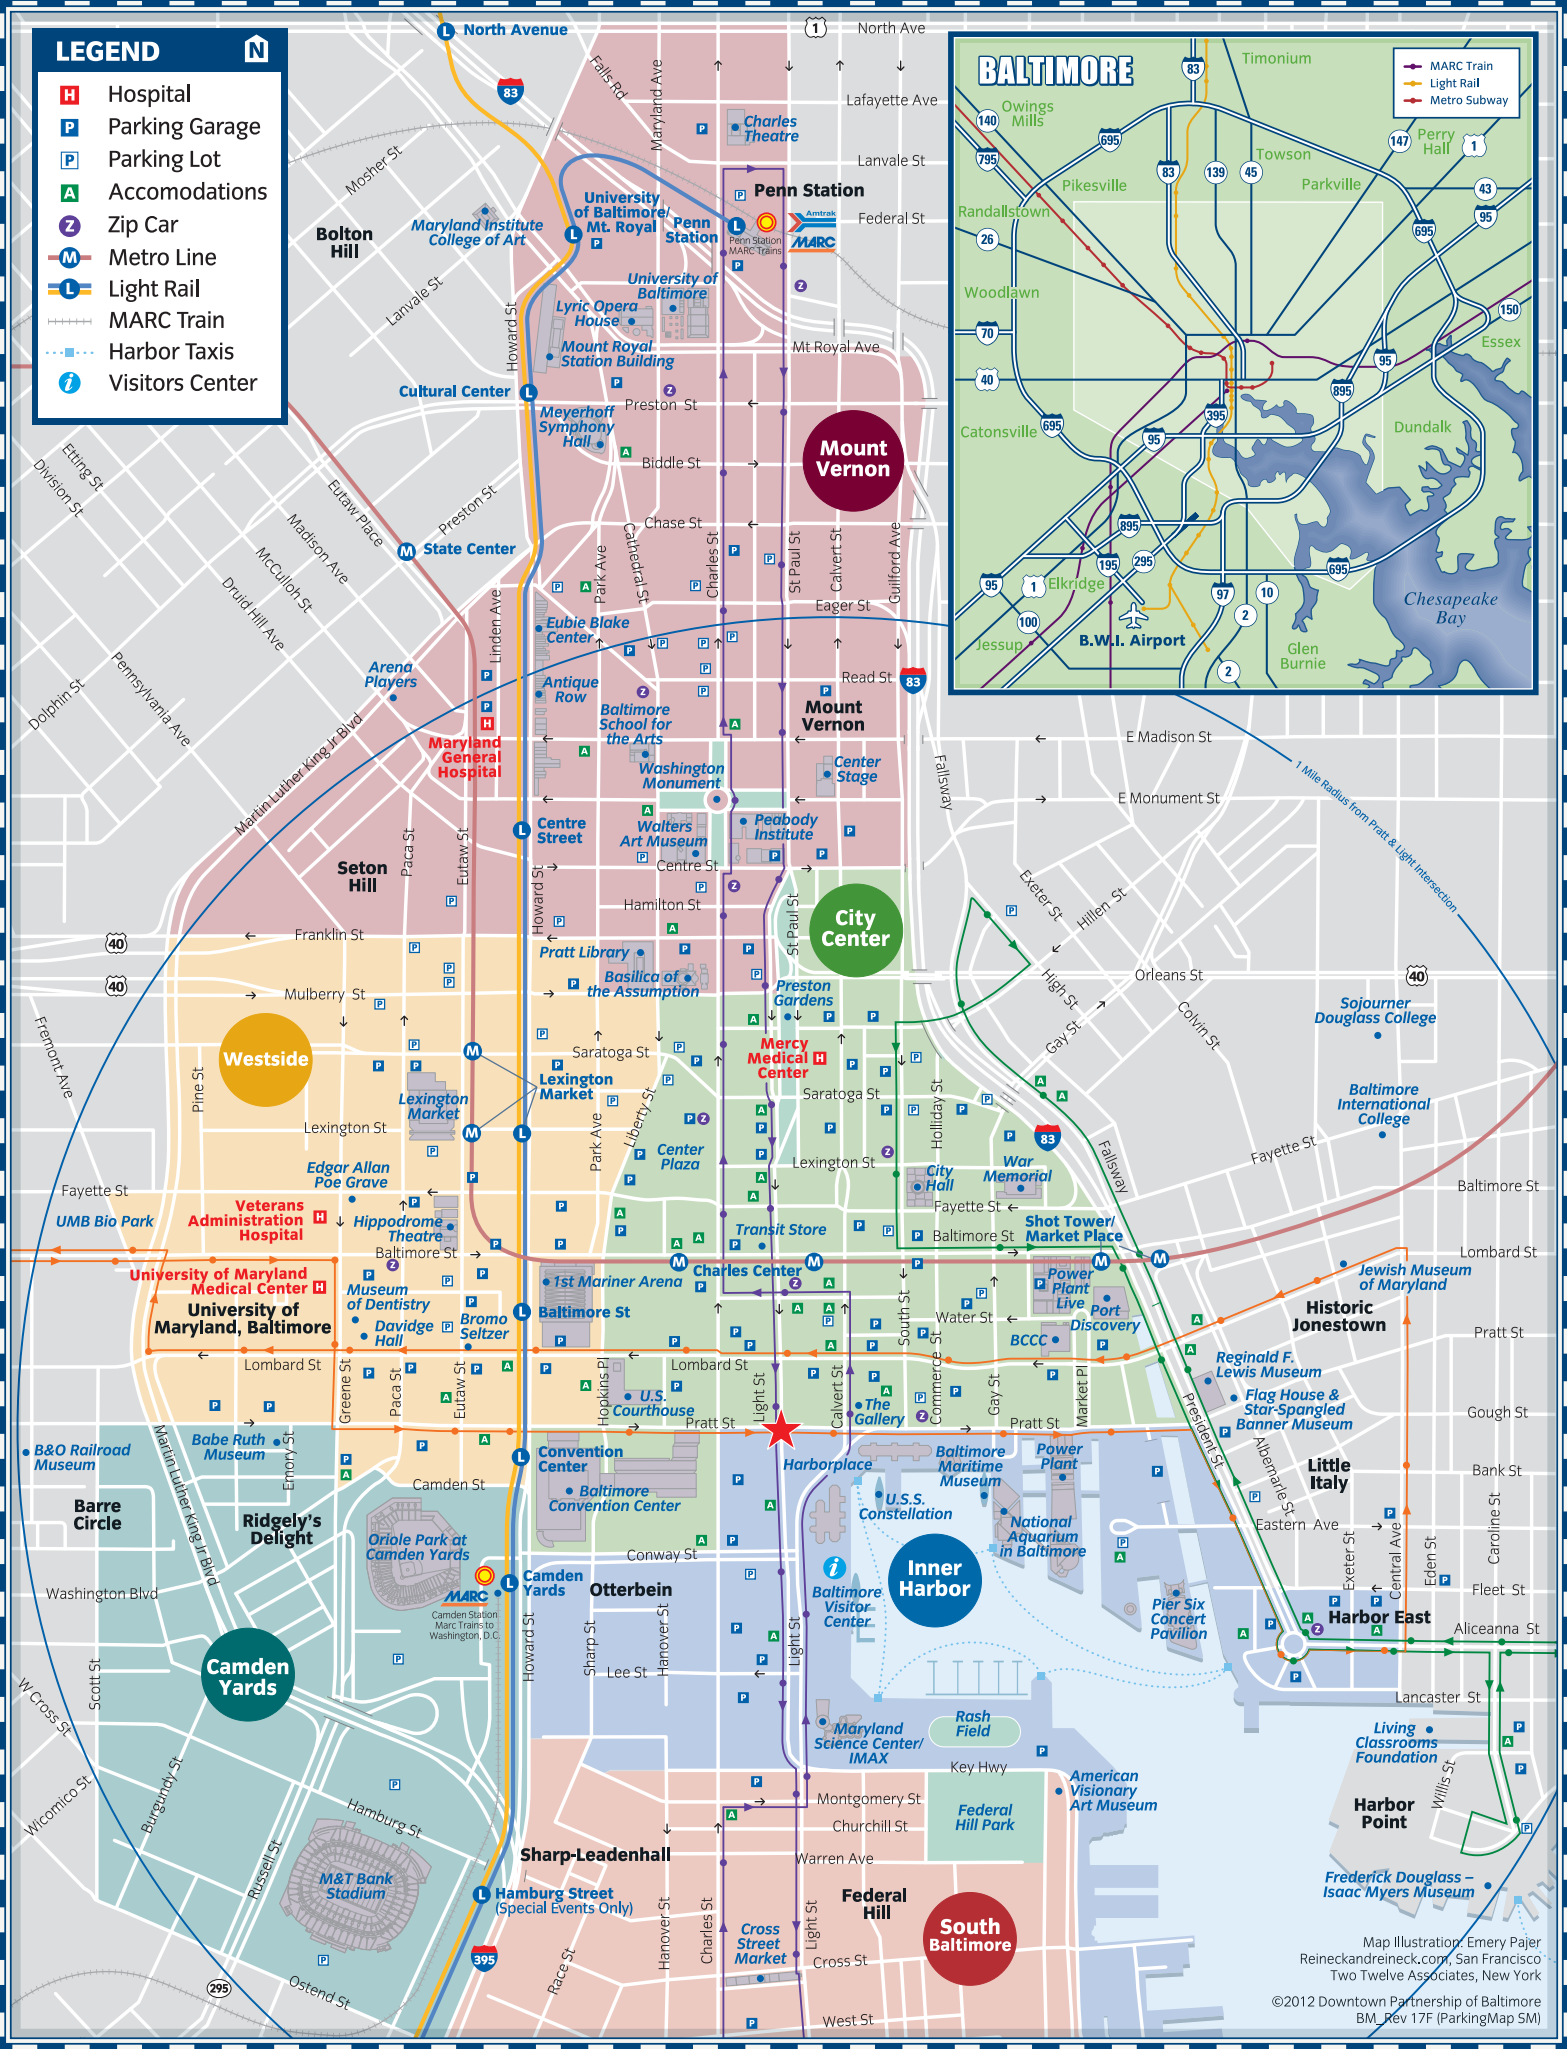

LEGEND

- H Hospital
- P Parking Garage
- P Parking Lot
- A Accomodations
- Z Zip Car
- M Metro Line
- L Light Rail
- MARC Train
- Harbor Taxis
- i Visitors Center

Map Illustration: Emery Pajer
 Reineckandreineck.com, San Francisco
 Two Twelve Associates, New York
 ©2012 Downtown Partnership of Baltimore
 BM_Rev 17F (ParkingMap SM)